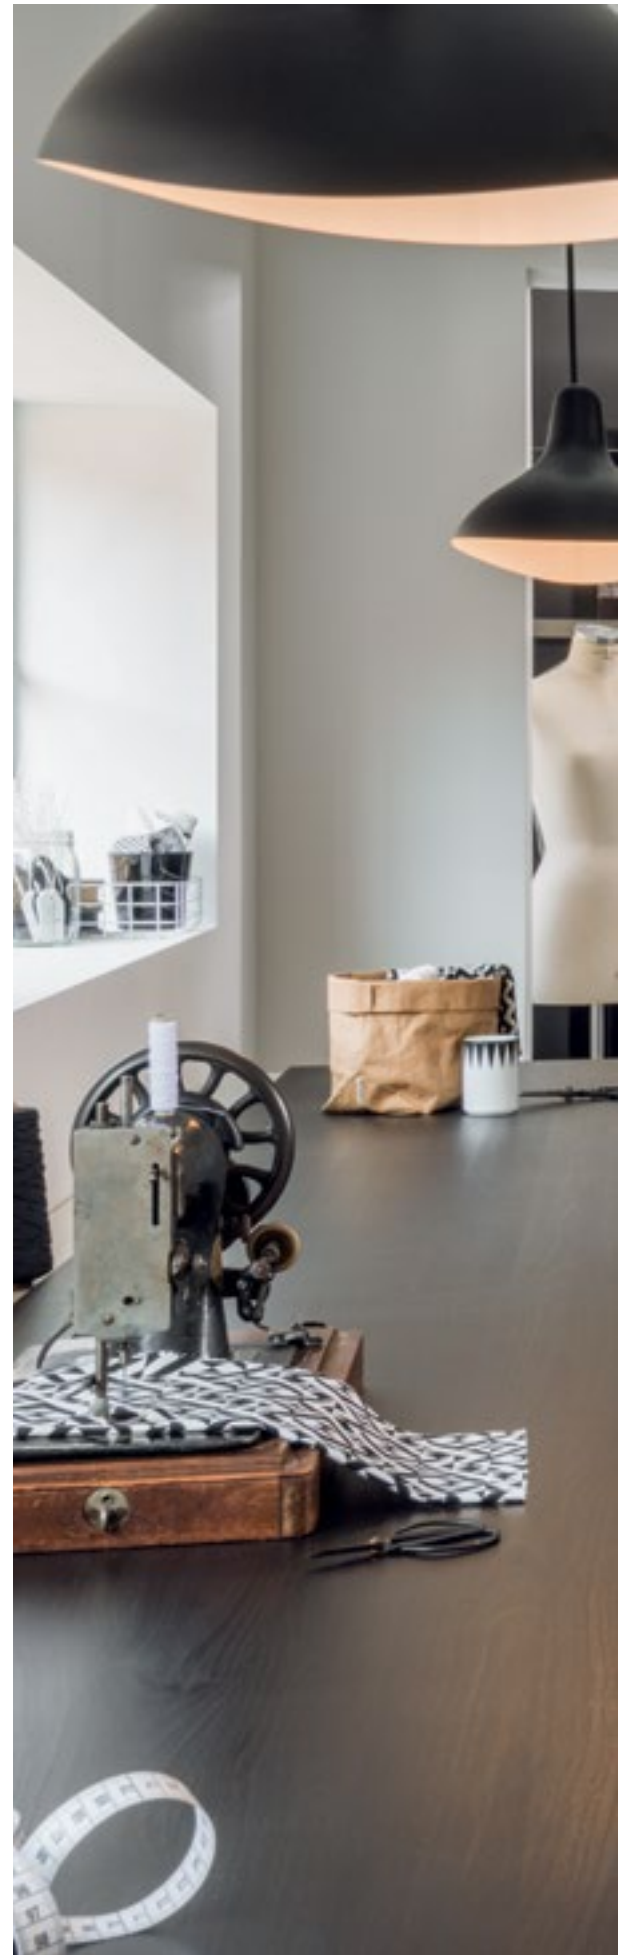

MONOCHROME MAGIC

Tüm karolar siyah ve beyaz renklerinde; mat ve parlak alternatifler içeriyor.

All tiles are available in black and white, either with a matt or glossy finish.