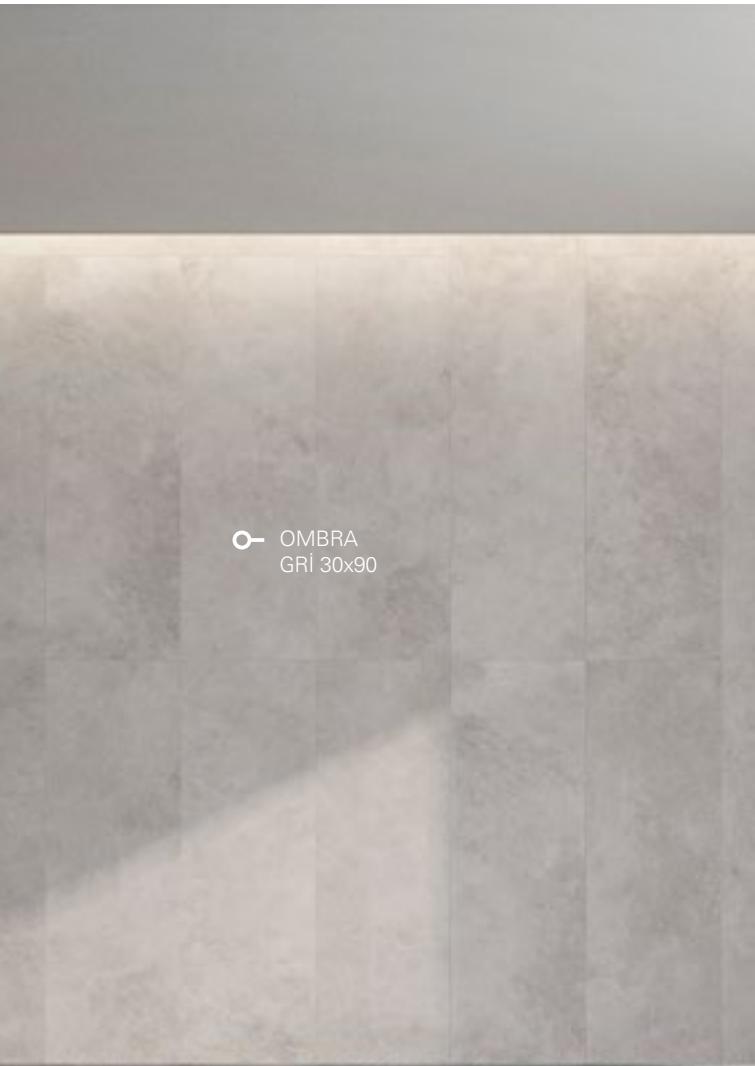

○ OMBRA
BEYAZ ÇİÇEK DEKOR
30x90

○ OMBRA
GRİ 30x90