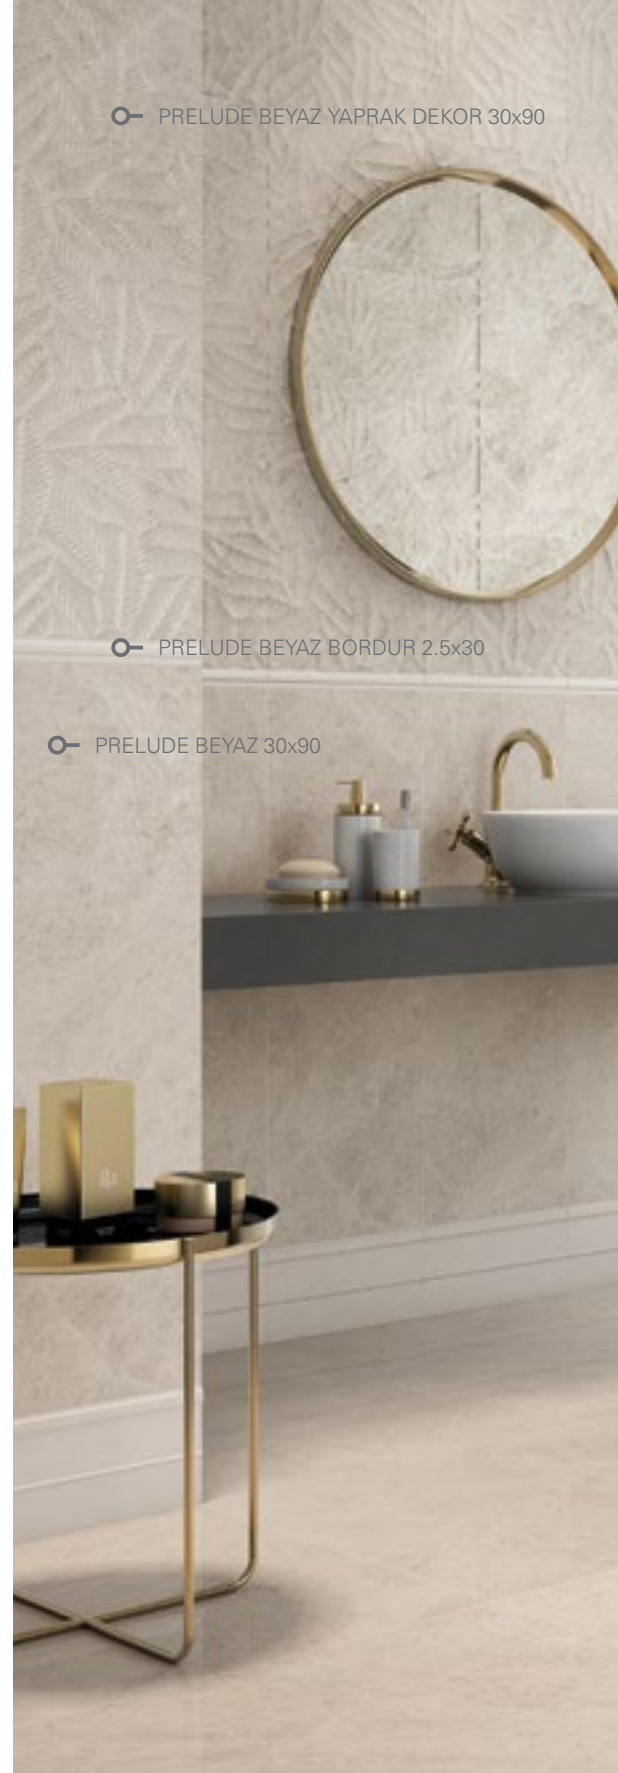

PRELUDE

Serideki 30x90 cm ebadındaki duvar karolarına, yaprak izi desenli altın ve gümüş dekorlar eşlik ediyor. Serinin duvar karolarına Villeroy & Boch logolu bordür ve süpürgelikler eşlik ediyor.

The 30x90 cm wall tiles in the series are accompanied by gold and silver decors with leaf pattern. The wall tiles of the series are accompanied by borders and plinths of the Villeroy & Boch logo.