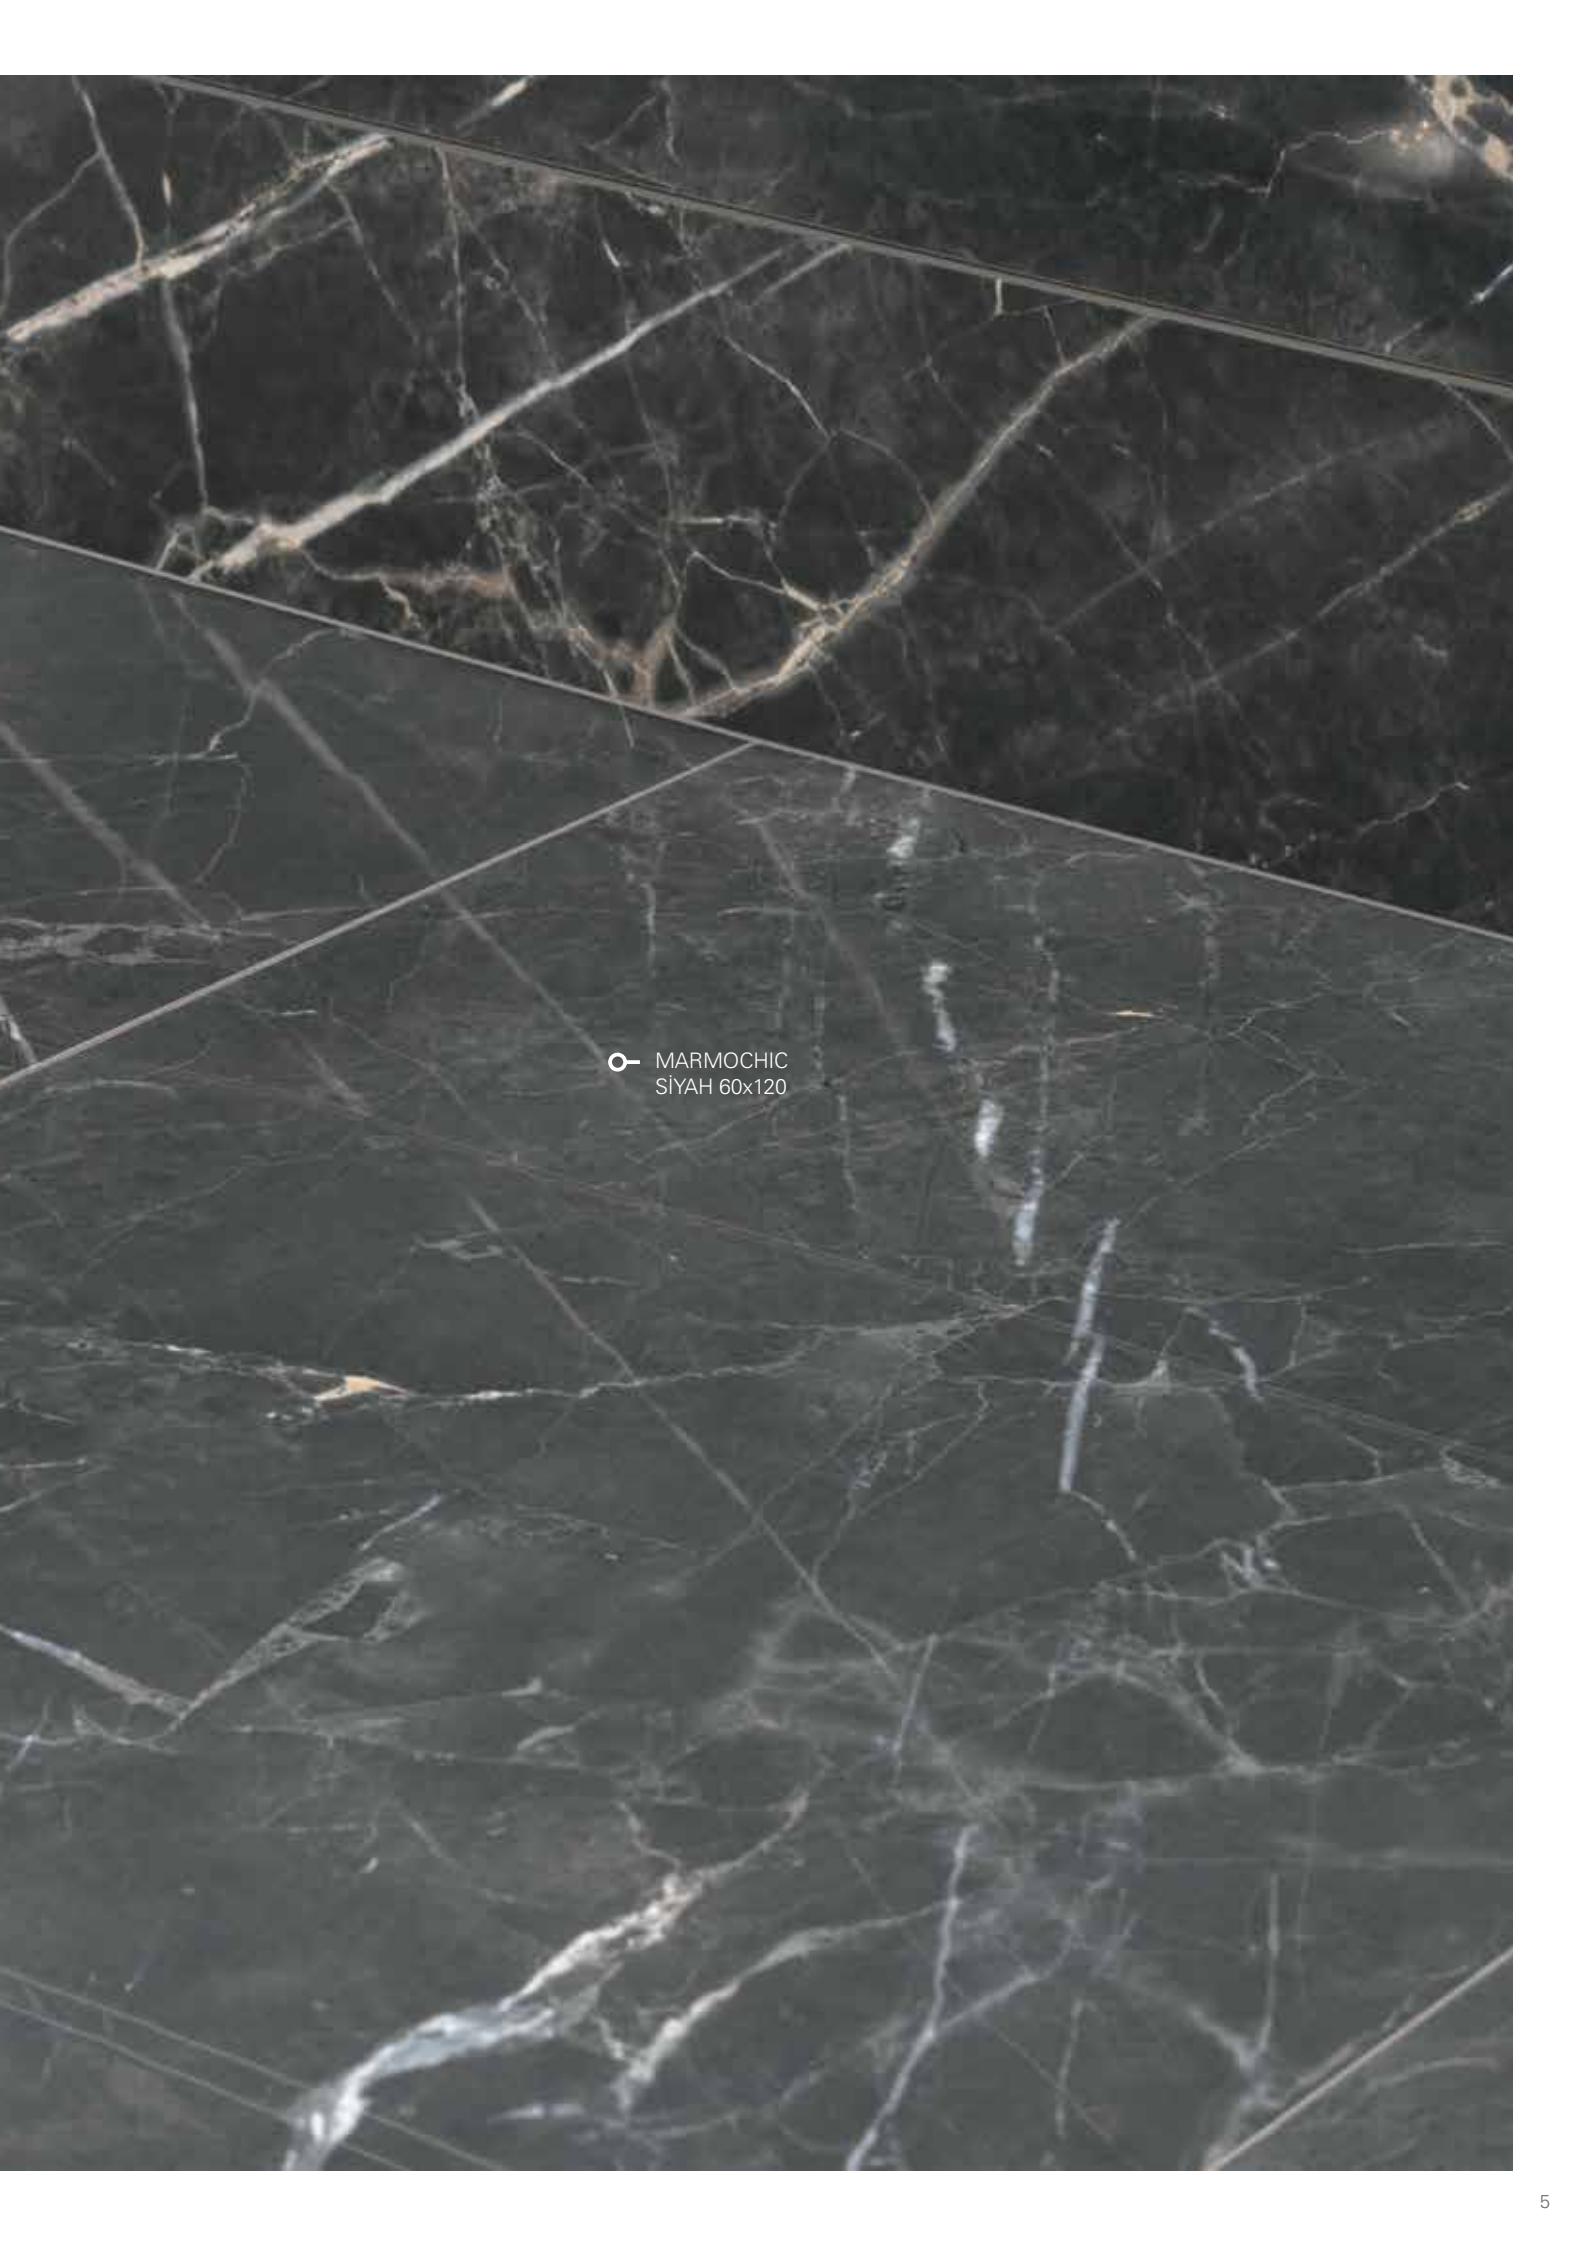

Marmochic is notable above all for its creative potential. Different formats, corner and edge trims, classically modern and puristic décors and borders for walls and floors, high skirting and traditional wall trims for a finished design – a class found rarely in tile ranges today. The high quality is enhanced not only by many expressive details in the nonvitreous wall tiles but also by the two glazed vilbostone porcelain stoneware wall and floor tiles. The matt version brings a mystical shimmer to living areas and bathrooms. The polished version of the tiles has a high-gloss finish and produces wonderful light reflections, just like natural polished marble.

○ MARMOCHIC
BEYAZ 60x120

MARMOCHIC
GR1 60x60

MARMOCHIC

○ MARMOCHIC
SIYAH 60x120

Beyaz / Essential White

Gri / Deep Pearl

Siyah / Dark Illusion

Duvar Karoları / Wall Tiles