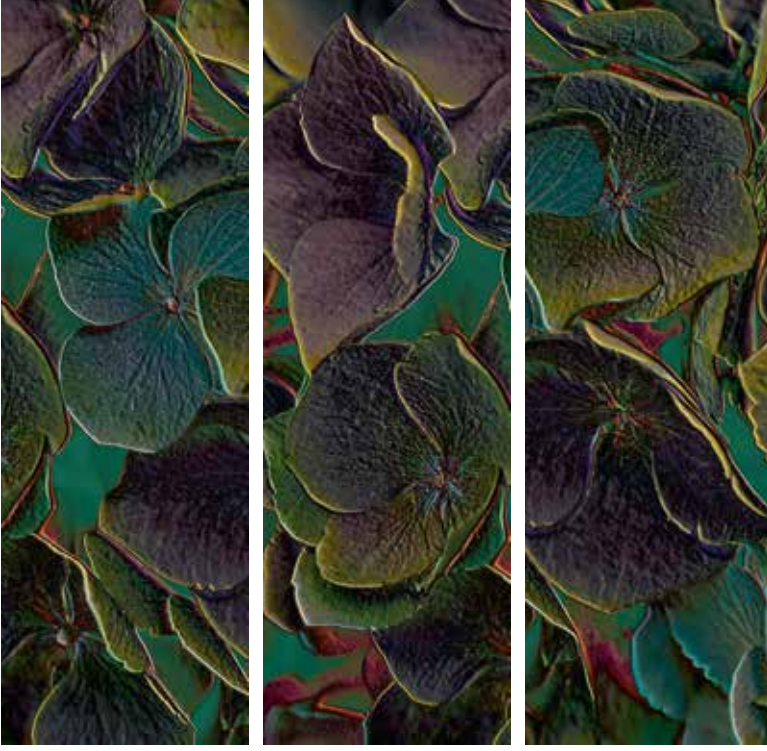

3'lü Set Çiçek Dekor / Floral Decor Set