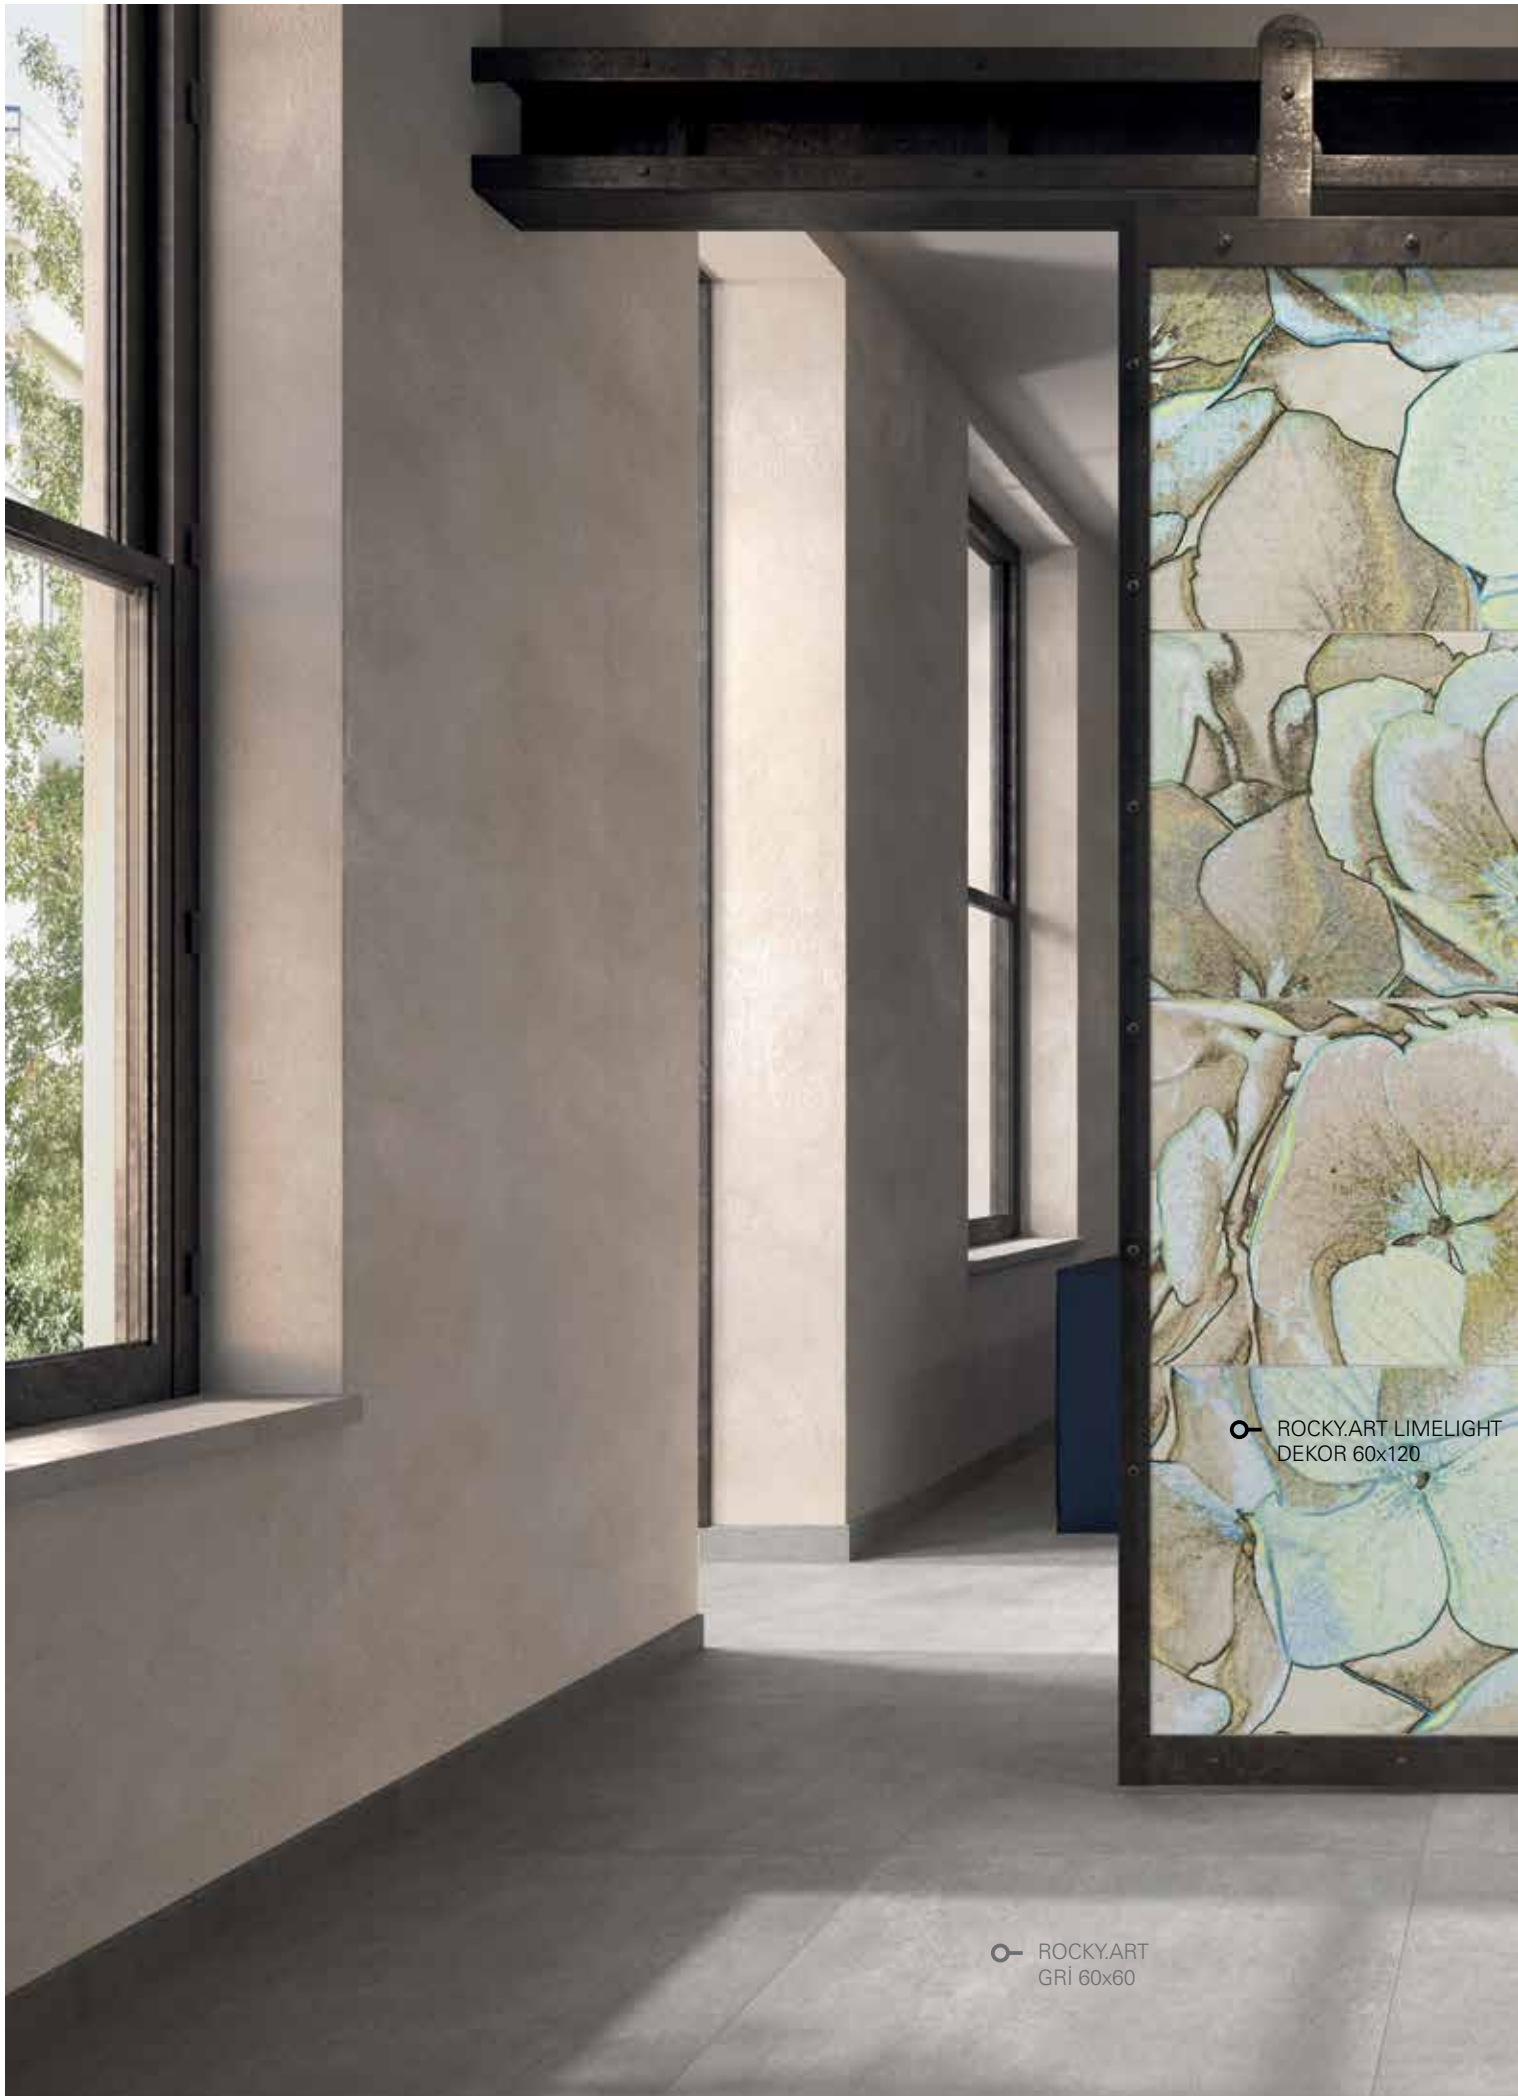

○ ROCKY.ART LIMELIGHT
DEKOR 60x120

○ ROCKY.ART
GRI 60x60